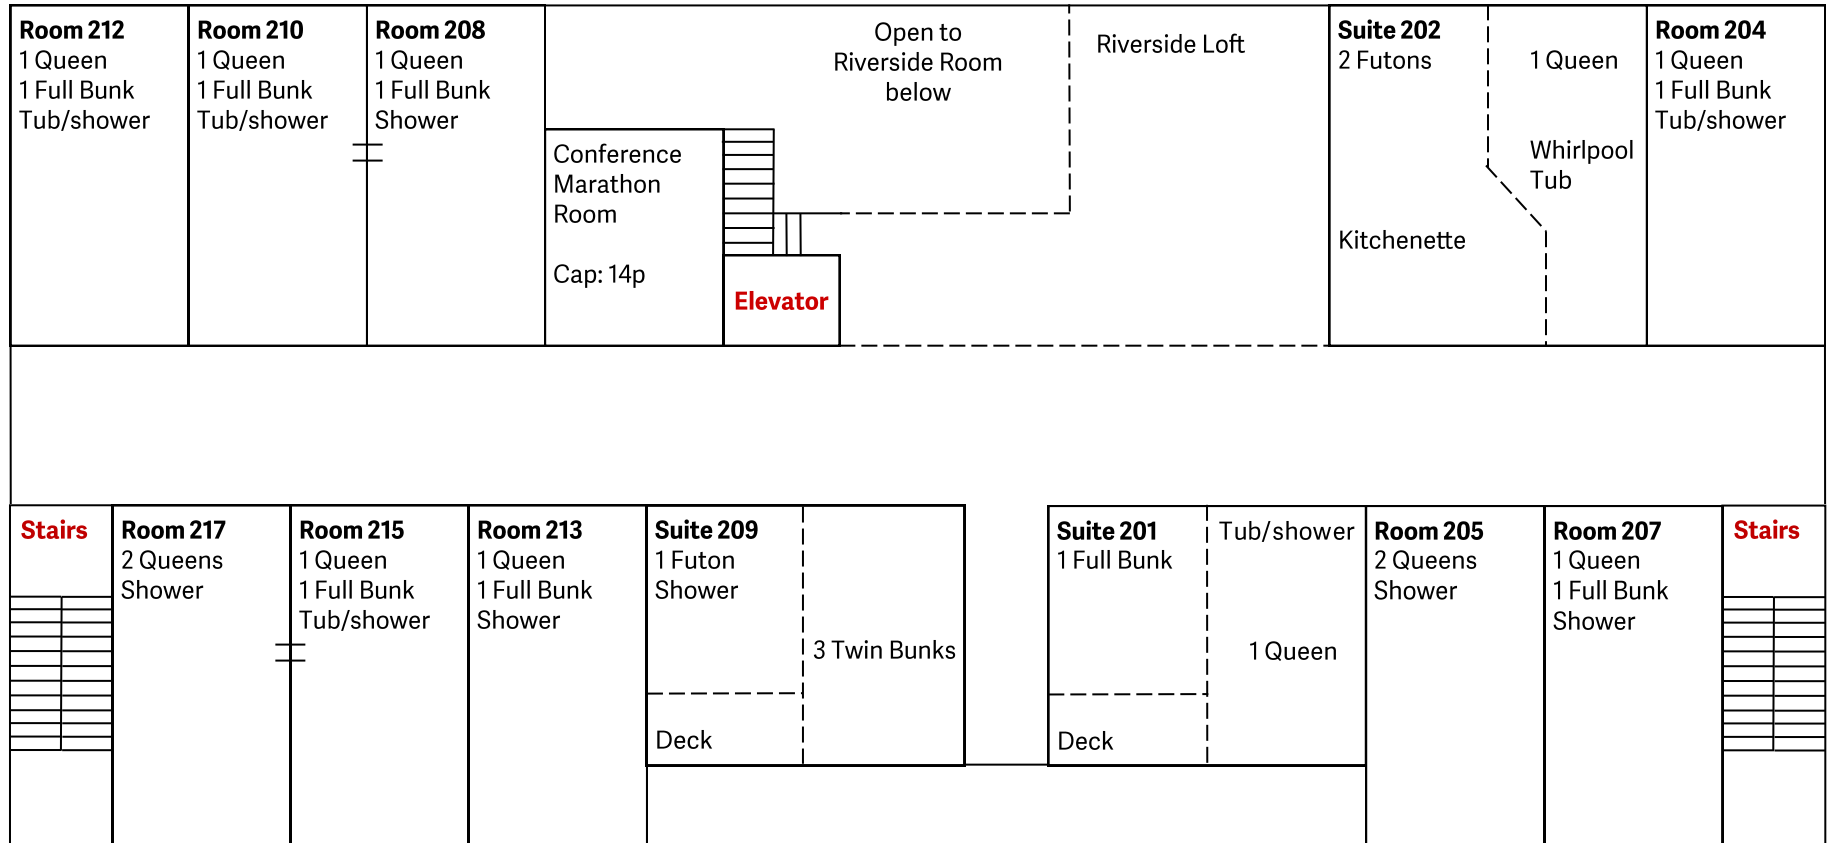

# Upper Level

Each room is equipped with bedding, towels, a microwave, and mini-fridge.

**Main Level**

*Each room is equipped with bedding, towels, a microwave, and mini-fridge.*

## Miracle Lodge Room Details

Name(s)	Room	Adj	Occ	Rms	Q	F	TB	FB	Bath	Theme	Other
	LL02		5	1	1			1	tub	Up North	
	LL04		5	1	1			1	roll-in shower	Horses	
	LL06		4	1	1		1		roll-in shower	Hunting	
	LL08		5	1	1			1	tub	Bible Verses	
	LL10		4	1	2				roll-in shower	Support Troops	
	LL12		4	1	2				roll-in shower	UPS	
	102S		6	2	1	2			whirlpool tub	Horses	table, sink
	103		4	1	1		1		roll-in shower	Tools	
	104		4	1	1		1		tub	Birds	
	105		5	1	1			1	roll-in shower	Outdoors	
	106	x108	5	1	1			1	roll-in shower	Camp Jornada	
	107	x109	5	1	1			1	roll-in shower	Eagle	
	108	x106	5	1	1			1	tub	Flowers	
	109	x107	5	1	1			1	tub	Grapes	
	110		4	1	2				tub	Antique Tractors	
	201S		5	2	1			1	tub	Modern Lodge	deck
	202S		6	2	1	2			whirlpool tub	Chickadee	table, sink
	204		5	1	1			1	tub	Hunting	
	205		4	1	2				roll-in shower	Trucks	
	207		5	1	1			1	roll-in shower	Tractors	
	208	x210	5	1	1			1	roll-in shower	Fishing	
	209S		8	2		1	3		roll-in shower	Superman	table, sink, deck
	210	x208	5	1	1			1	tub	Traditional Lodge	
	212		5	1	1			1	tub	Loons	
	213		5	1	1			1	roll-in shower	Old West	
	215	x217	5	1	1			1	tub	Ducks	
	217	x215	4	1	2				roll-in shower	Antique Signs	

Key: S=suite Occ=occupancy Q=queen F=full TB=twin bunk FB=full bunk

*Each room is equipped with bedding, towels, a microwave, and mini-fridge.*