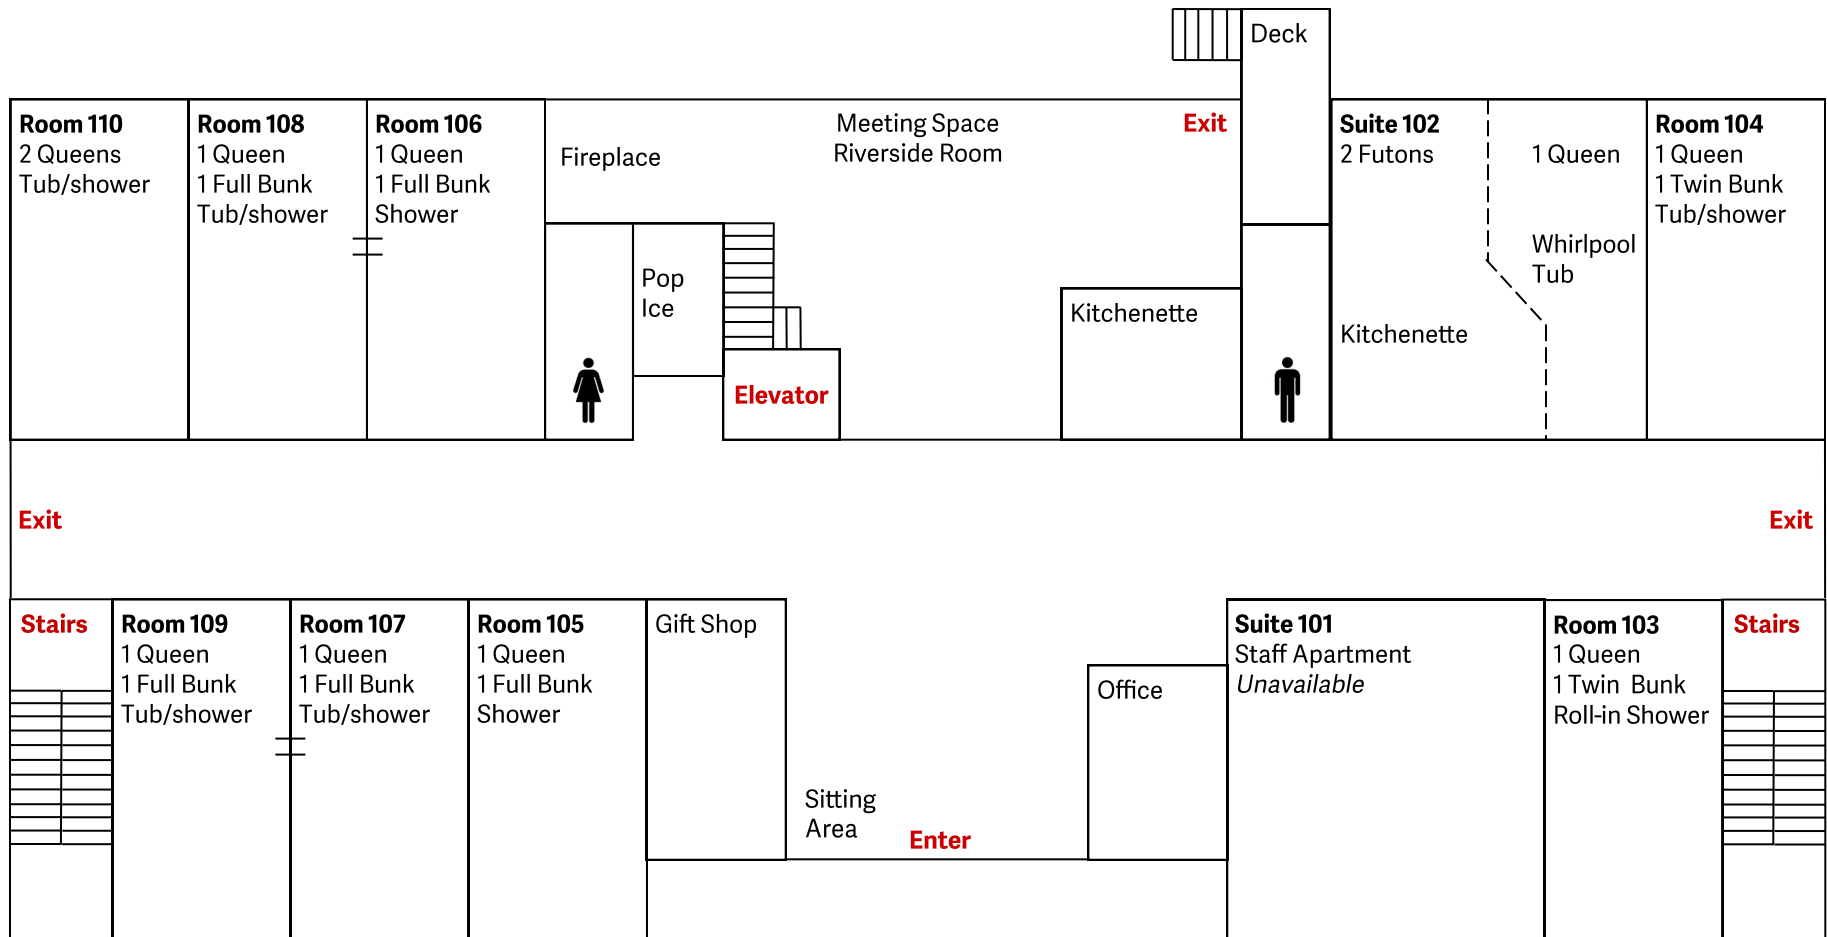

# Upper Level

Each room is equipped with bedding, towels, a microwave, and mini-fridge.

**Main Level**

*Each room is equipped with bedding, towels, a microwave, and mini-fridge.*

## Miracle Lodge Room Details

Name(s)	Room	Adj	Occ	Rms	Q	F	TB	FB	Bath	Theme	Other
	LL02		5	1	1			1	tub	Up North	
	LL04		5	1	1			1	roll-in shower	Horses	
	LL06		4	1	1		1		roll-in shower	Hunting	
	LL08		5	1	1			1	tub	Bible Verses	
	LL10		4	1	2				roll-in shower	Support Troops	
	LL12		4	1	2				roll-in shower	UPS	
	102S		6	2	1	2			whirlpool tub	Horses	table, sink
	103		4	1	1		1		roll-in shower	Tools	
	104		4	1	1		1		tub	Birds	
	105		5	1	1			1	roll-in shower	Outdoors	
	106	x108	5	1	1			1	roll-in shower	Camp Jornada	
	107	x109	5	1	1			1	roll-in shower	Eagle	
	108	x106	5	1	1			1	tub	Flowers	
	109	x107	5	1	1			1	tub	Grapes	
	110		4	1	2				tub	Antique Tractors	
	201S		5	2	1			1	tub	Modern Lodge	deck
	202S		6	2	1	2			whirlpool tub	Chickadee	table, sink
	204		5	1	1			1	tub	Hunting	
	205		4	1	2				roll-in shower	Trucks	
	207		5	1	1			1	roll-in shower	Tractors	
	208	x210	5	1	1			1	roll-in shower	Fishing	
	209S		8	2		1	3		roll-in shower	Superman	table, sink, deck
	210	x208	5	1	1			1	tub	Traditional Lodge	
	212		5	1	1			1	tub	Loons	
	213		5	1	1			1	roll-in shower	Old West	
	215	x217	5	1	1			1	tub	Ducks	
	217	x215	4	1	2				roll-in shower	Antique Signs	

Key: S=suite Occ=occupancy Q=queen F=full TB=twin bunk FB=full bunk

*Each room is equipped with bedding, towels, a microwave, and mini-fridge.*